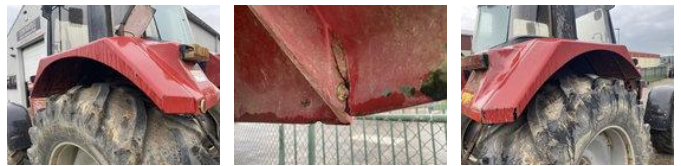

## Case IH spatbordverbreeders 1255XL / 1455XL, origineel set

### General features

Brand	Case IH
Subcategory	Other agricultural parts
Condition	Used

Case IH spatbordverbreeders 1255XL / 1455XL, origineel set

Accessories