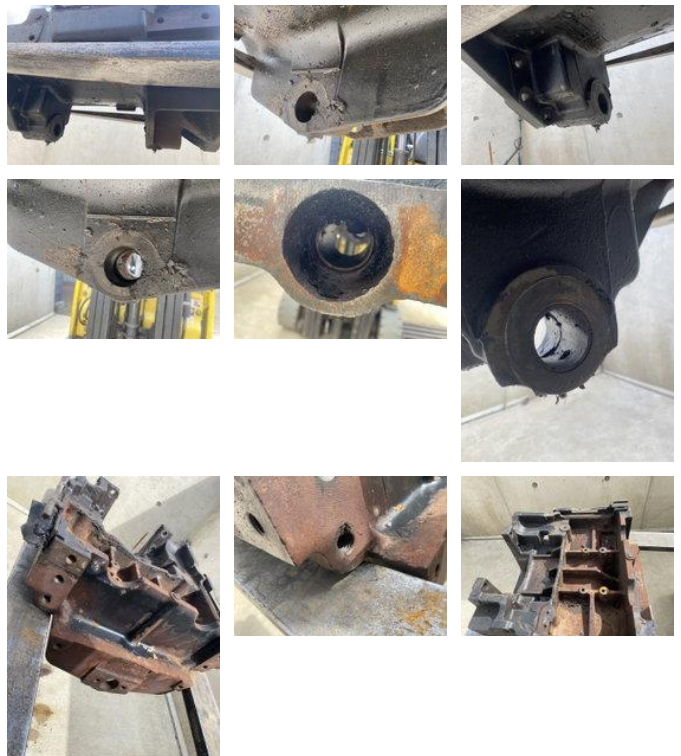

Case IH vooras drager 1255XL / 1455XL

General characteristics

Brand	Case IH
Subcategory	Other agricultural parts
Condition	Used

Case IH vooras drager 1255XL / 1455XL

Accessories