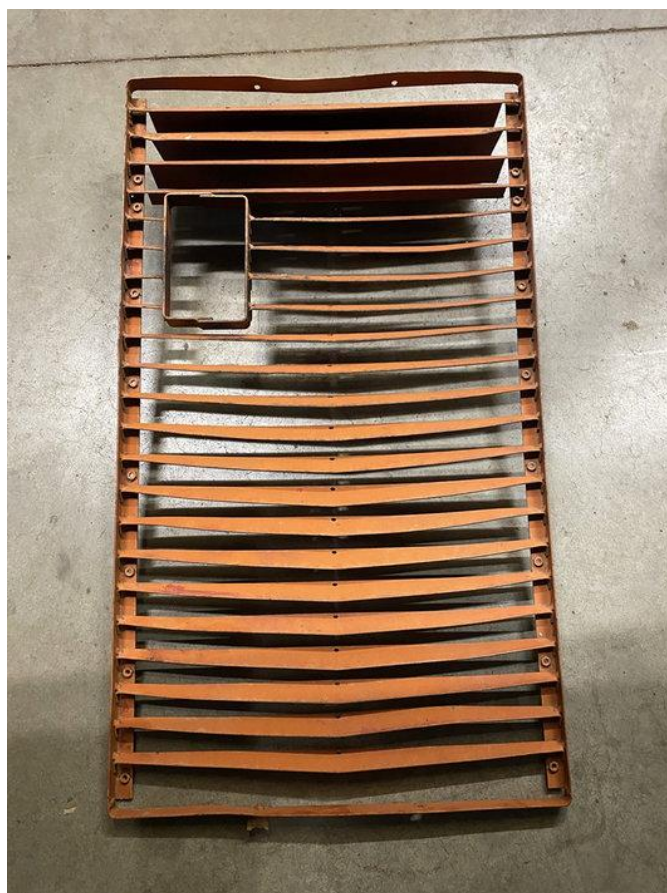

CONTRATEC

Tractors, Machinery & Parts

International lamellen rooster van motorkap 1255XL of 1455XL

General features

| | |
|-------------------|--------------------------|
| Brand | International |
| Subcategory | Other agricultural parts |
| Construction year | 1979 |
| Condition | Used |

International lamellen rooster van motorkap 1255XL of 1455XL

Accessories