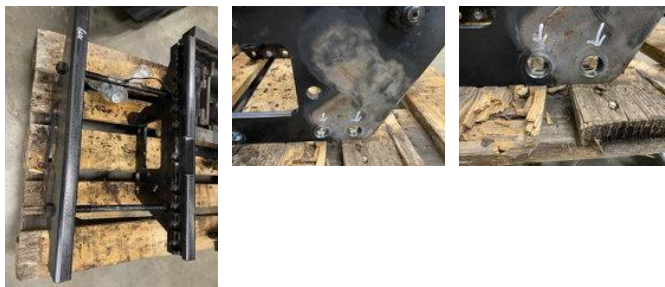

CONTRATEC

Tractors, Machinery & Parts

International Scharmuller trekhaakframe 644 t/m 1056XL

General characteristics

Brand	International
Subcategory	Other agricultural parts
Condition	Used

International Scharmuller trekhaakframe 644 t/m 1056XL