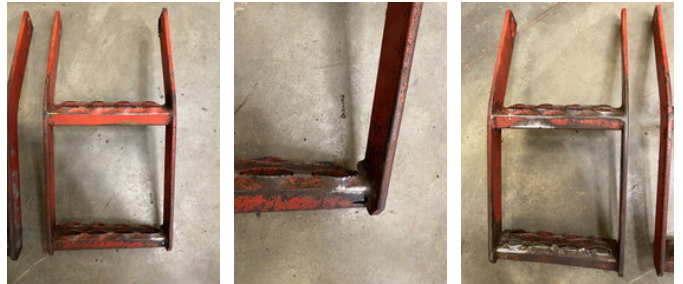

CONTRATEC

Tractors, Machinery & Parts

International set 4 cilinder XL cabine trappen, 845XL, 745XL

General features

Brand	International
Subcategory	Other agricultural parts
Construction year	1985
Condition	Used

International set 4 cilinder XL cabine trappen, 845XL, 745XL

Accessories