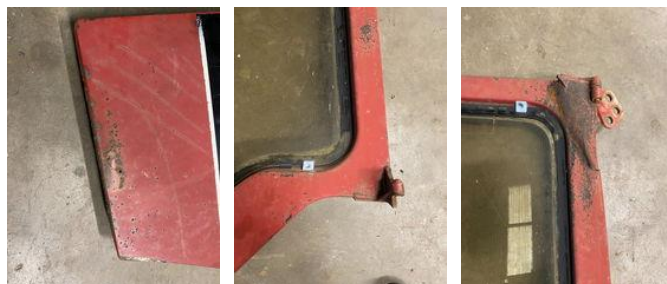

CONTRATEC

Tractors, Machinery & Parts

International XL cabine deur links, met werk

General features

Brand	International
Subcategory	Other agricultural parts
Condition	Used

International XL cabine deur links, met werk