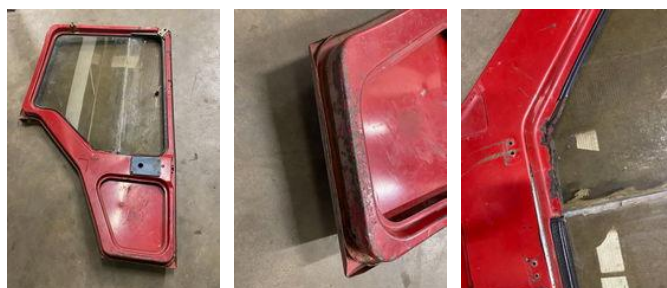

CONTRATEC

Tractors, Machinery & Parts

International XL cabine deur links, met werk

General features

Brand	International
Subcategory	Other agricultural parts
Condition	Used

International XL cabine deur links, met werk